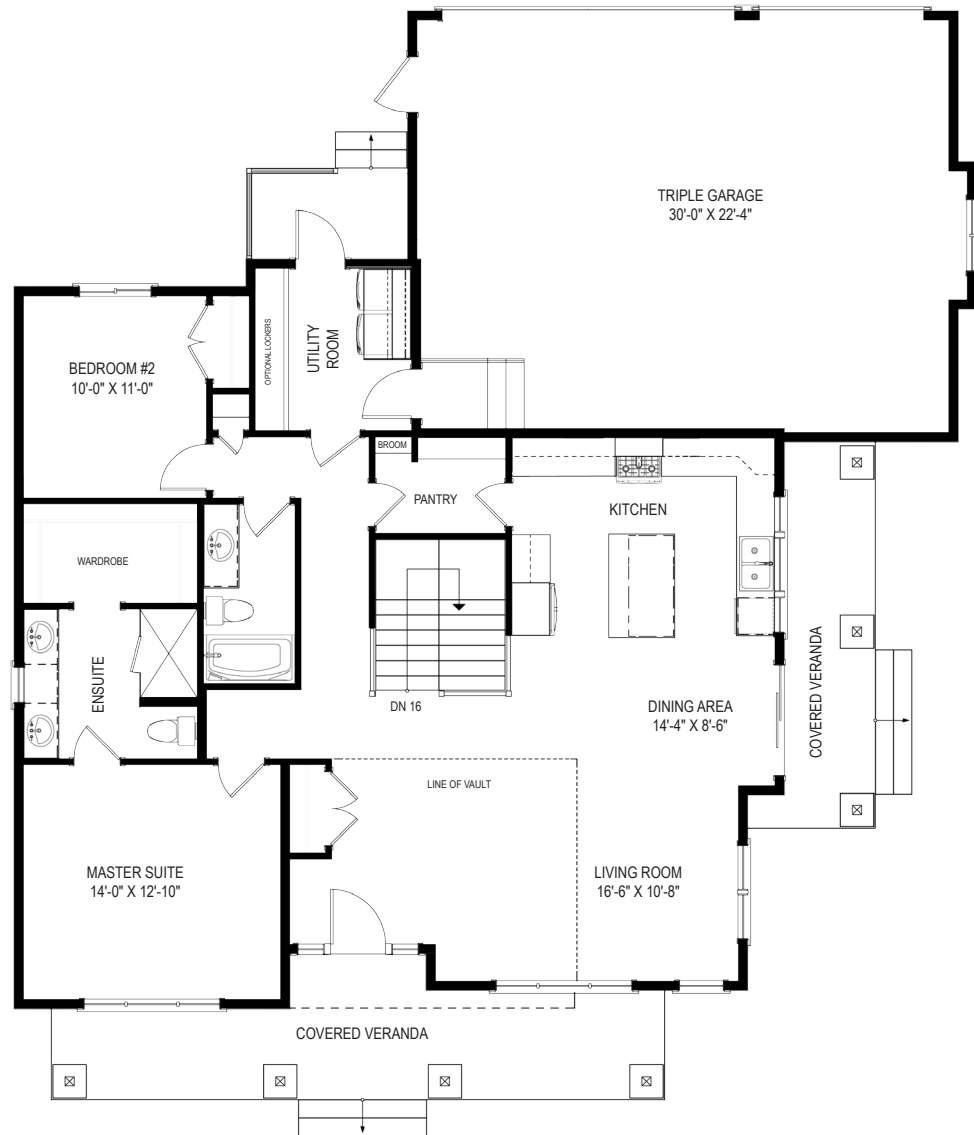

## NANTUCKET

116 WILDROSE DRIVE

BUNGALOW  
1394 FT<sup>2</sup>

403.361.9838

403.333.2701

info@aquillahomes.com

Strathmore, AB

This design is published by Aquilla Homes Ltd., all rights reserved, including the reproduction in whole or in part. Dimensions, square footage and details shown are approximate and may be subject to change without notice. Details may vary by specification and elevation. All images are artist's rendition only.