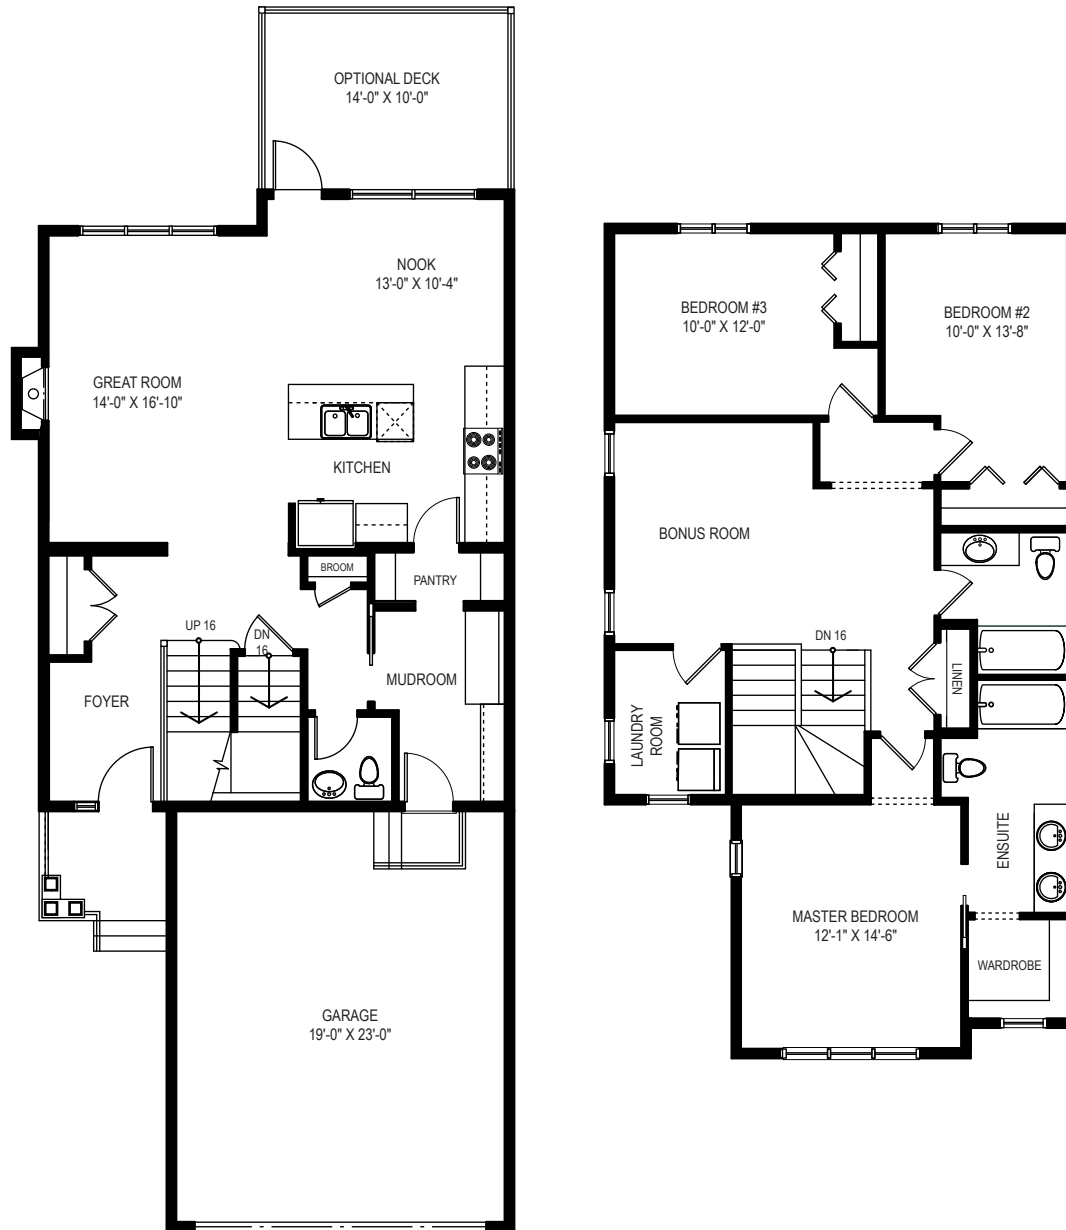

WE BUILD MORE THAN SATISFACTION

RENEGADE

TWO-STOREY 1948 FT²

Main Floor 860 ft²
Upper Floor 1088 ft²

403.361.9838
403.333.2701
info@aquillahomes.com
Strathmore, AB

This design is published by Aquilla Homes Ltd., all rights reserved, including the reproduction in whole or in part. Dimensions, square footage and details shown are approximate and may be subject to change without notice. Details may vary by specification and elevation. All images are artist's rendition only.