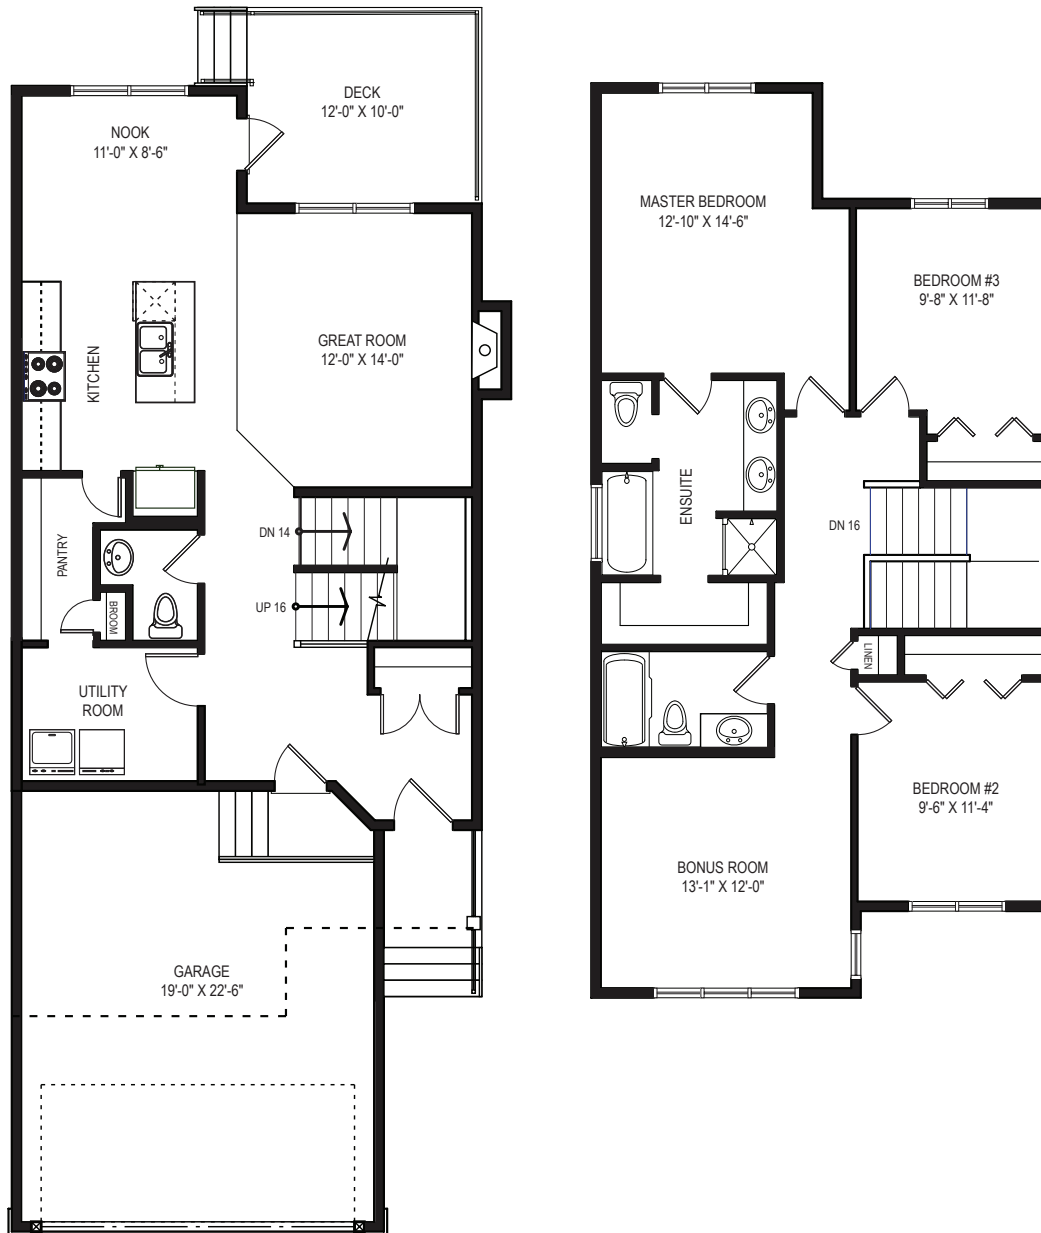

## PRAIRIEVIEW

TWO-STOREY 1828 FT<sup>2</sup>

Main Floor 805 ft<sup>2</sup>  
Upper Floor 1023 ft<sup>2</sup>

403.361.9838  
info@aquillahomes.com  
Strathmore, AB

This design is published by Aquilla Homes Ltd., all rights reserved, including the reproduction in whole or in part. Dimensions, square footage and details shown are approximate and may be subject to change without notice. Details may vary by specification and elevation. All images are artist's rendition only.