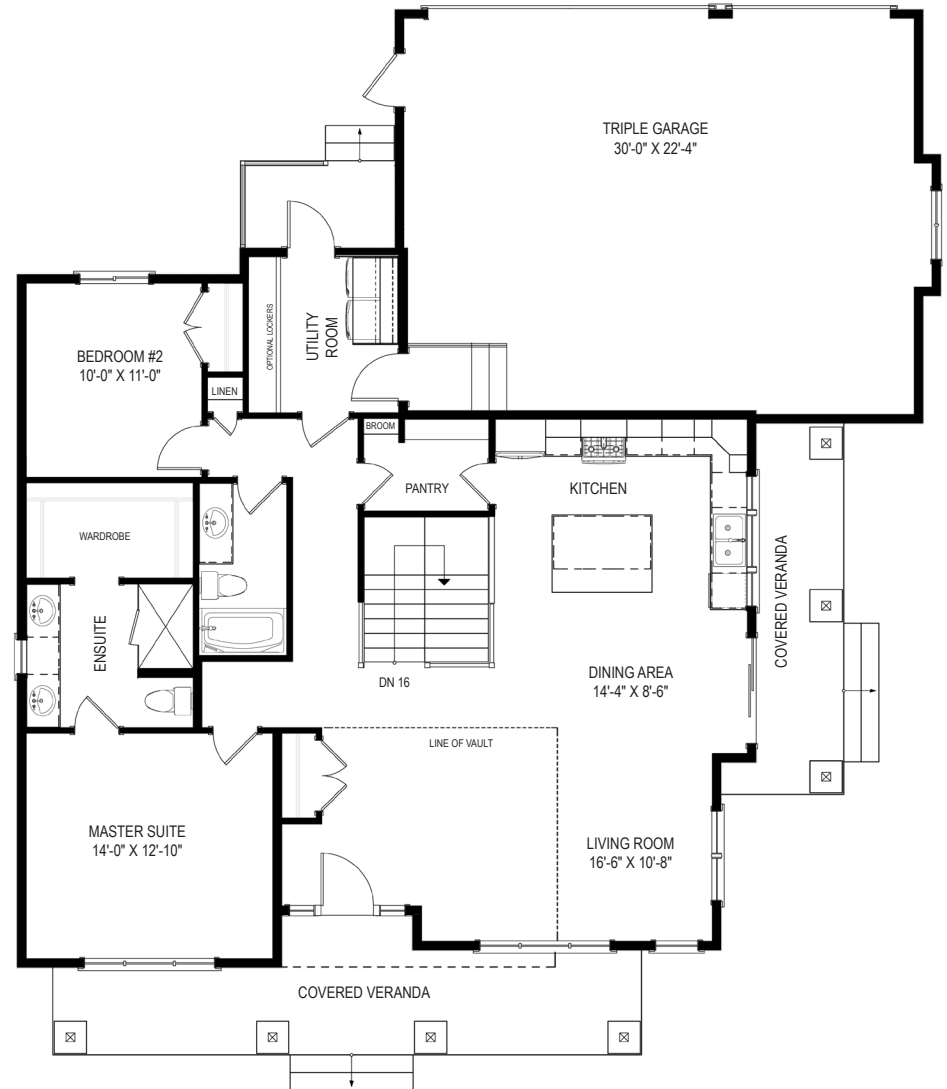

## NANTUCKET

116 WILDROSE DRIVE

BUNGALOW  
1394 FT<sup>2</sup>

403.361.9838  
403.333.2701  
info@aquillahomes.com  
Strathmore, AB

This design is published by Aquilla Homes Ltd., all rights reserved, including the reproduction in whole or in part. Dimensions, square footage and details shown are approximate and may be subject to change without notice. Details may vary by specification and elevation. All images are artist's rendition only.