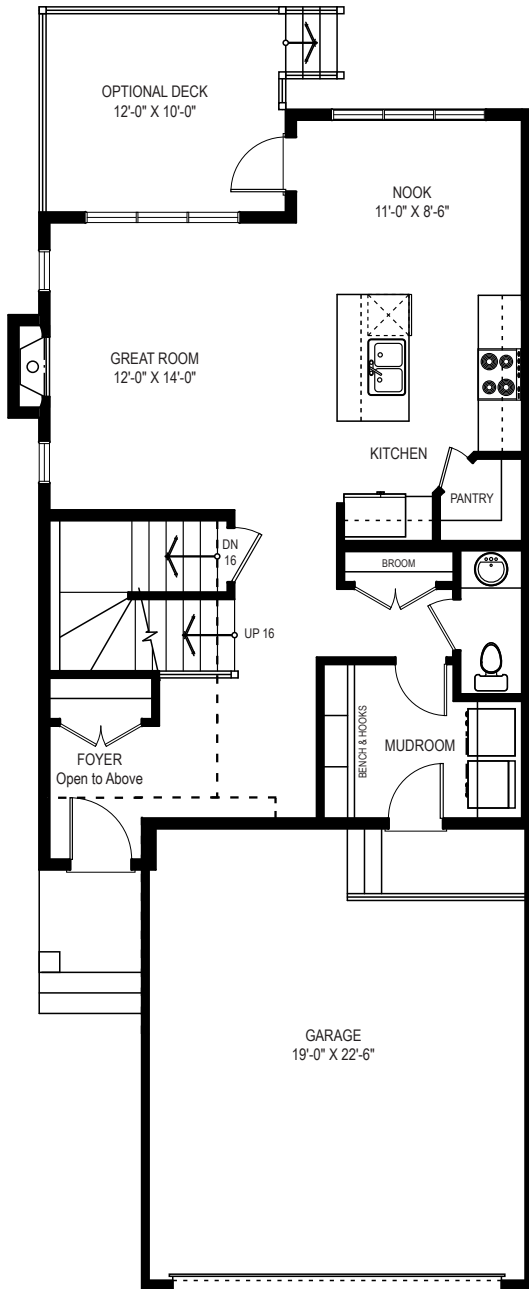

WE BUILD MORE THAN SATISFACTION

HUDSON I

TWO-STOREY 1454 FT²

Main Floor 791 ft²

Upper Floor 663 ft²

403.361.9838
403.333.2701
info@aquillahomes.com
Strathmore, AB

This design is published by Aquilla Homes Ltd., all rights reserved, including the reproduction in whole or in part. Dimensions, square footage and details shown are approximate and may be subject to change without notice. Details may vary by specification and elevation. All images are artist's rendition only.