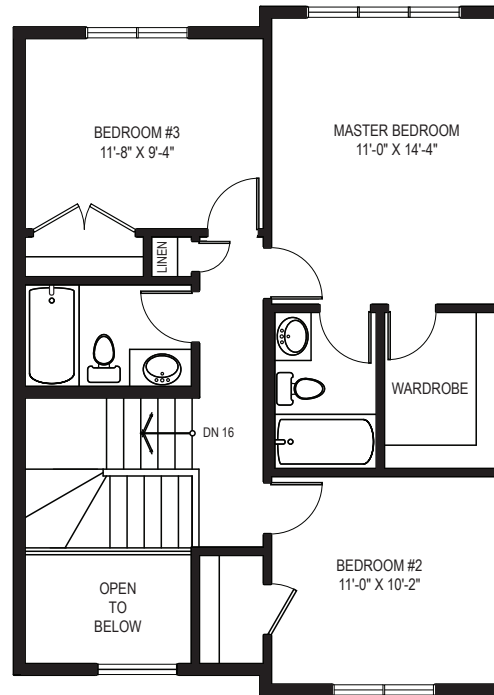

WE BUILD MORE THAN SATISFACTION

HUDSON I

TWO-STOREY 1454 FT²

Main Floor 791 ft²

Upper Floor 663 ft²

403.361.9838
403.333.2701
info@aquillahomes.com
Strathmore, AB

This design is published by Aquilla Homes Ltd., all rights reserved, including the reproduction in whole or in part. Dimensions, square footage and details shown are approximate and may be subject to change without notice. Details may vary by specification and elevation. All images are artist's rendition only.