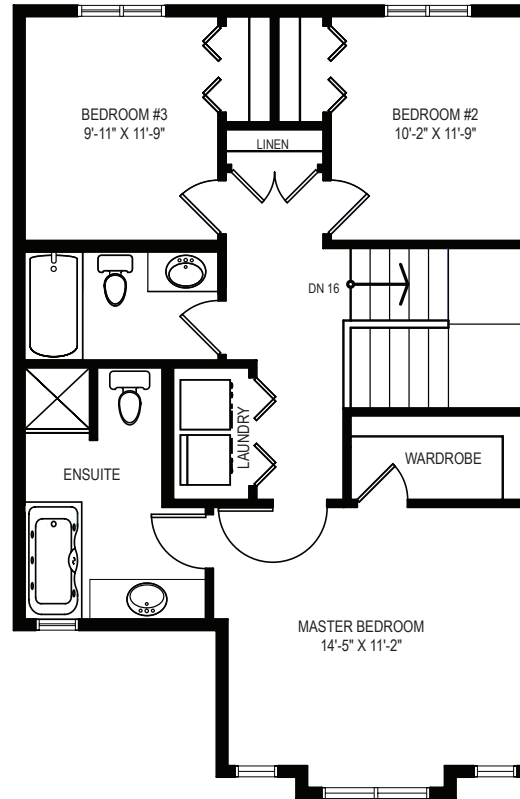

WE BUILD MORE THAN SATISFACTION

CREEKSIDE II

TWO-STOREY 1462 FT²

Main Floor 662 ft²
Upper Floor 800 ft²

403.361.9838
403.333.2701
info@aquillahomes.com
Strathmore, AB

This design is published by Aquilla Homes Ltd., all rights reserved, including the reproduction in whole or in part. Dimensions, square footage and details shown are approximate and may be subject to change without notice. Details may vary by specification and elevation. All images are artist's rendition only.