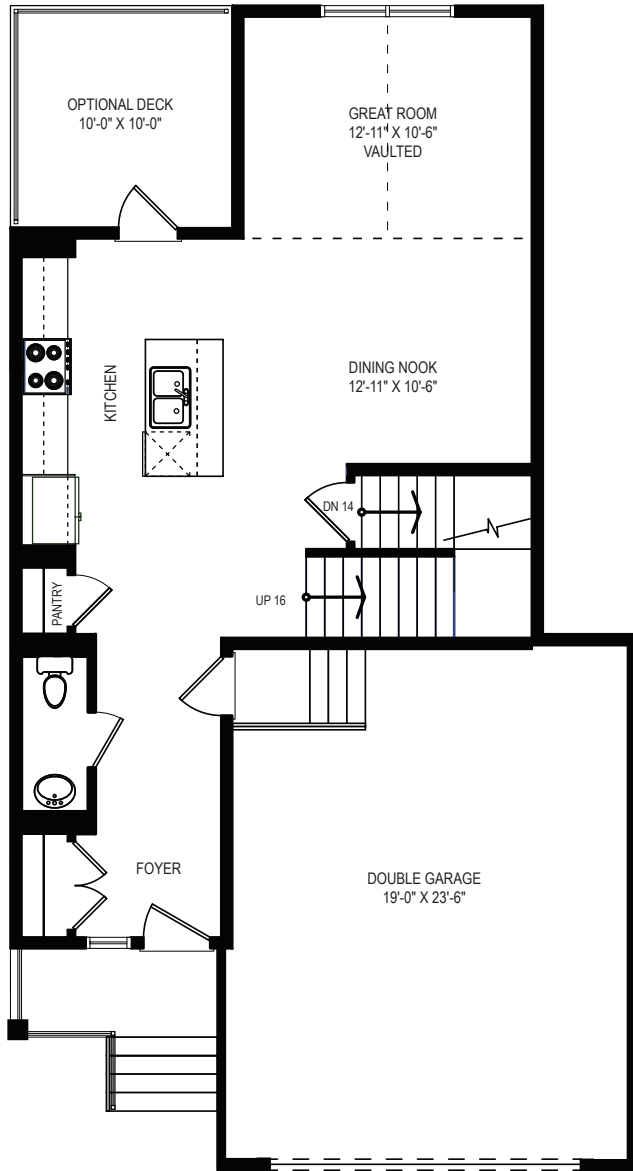

WE BUILD MORE THAN SATISFACTION

CREEKSIDE II

TWO-STOREY 1462 FT²

Main Floor 662 ft²
Upper Floor 800 ft²

403.361.9838
403.333.2701
info@aquillahomes.com
Strathmore, AB

This design is published by Aquilla Homes Ltd., all rights reserved, including the reproduction in whole or in part. Dimensions, square footage and details shown are approximate and may be subject to change without notice. Details may vary by specification and elevation. All images are artist's rendition only.